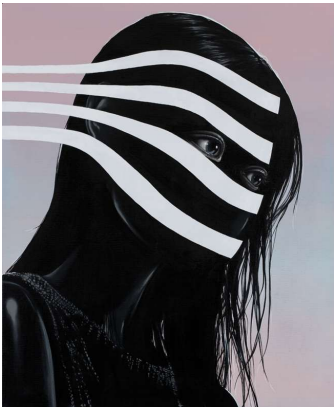

Portrait of dazzle AD26 #322

80.3 × 65.2cm (F25)

Acrylic on Canvas

2026

¥520,000 (tax in)

5

Portrait of dazzle AD26 #323

60.6 × 50.0cm (F12)

Acrylic on Canvas

2026

¥330,000 (tax in)

6

Portrait of dazzle AD26 #324

60.6 × 50.0cm (F12)

Acrylic on Canvas

2026

¥330,000 (tax in)

7

Portrait of dazzle AD26 #325

60.6 × 50.0cm (F12)

Acrylic on Canvas

2026

¥330,000 (tax in)

8